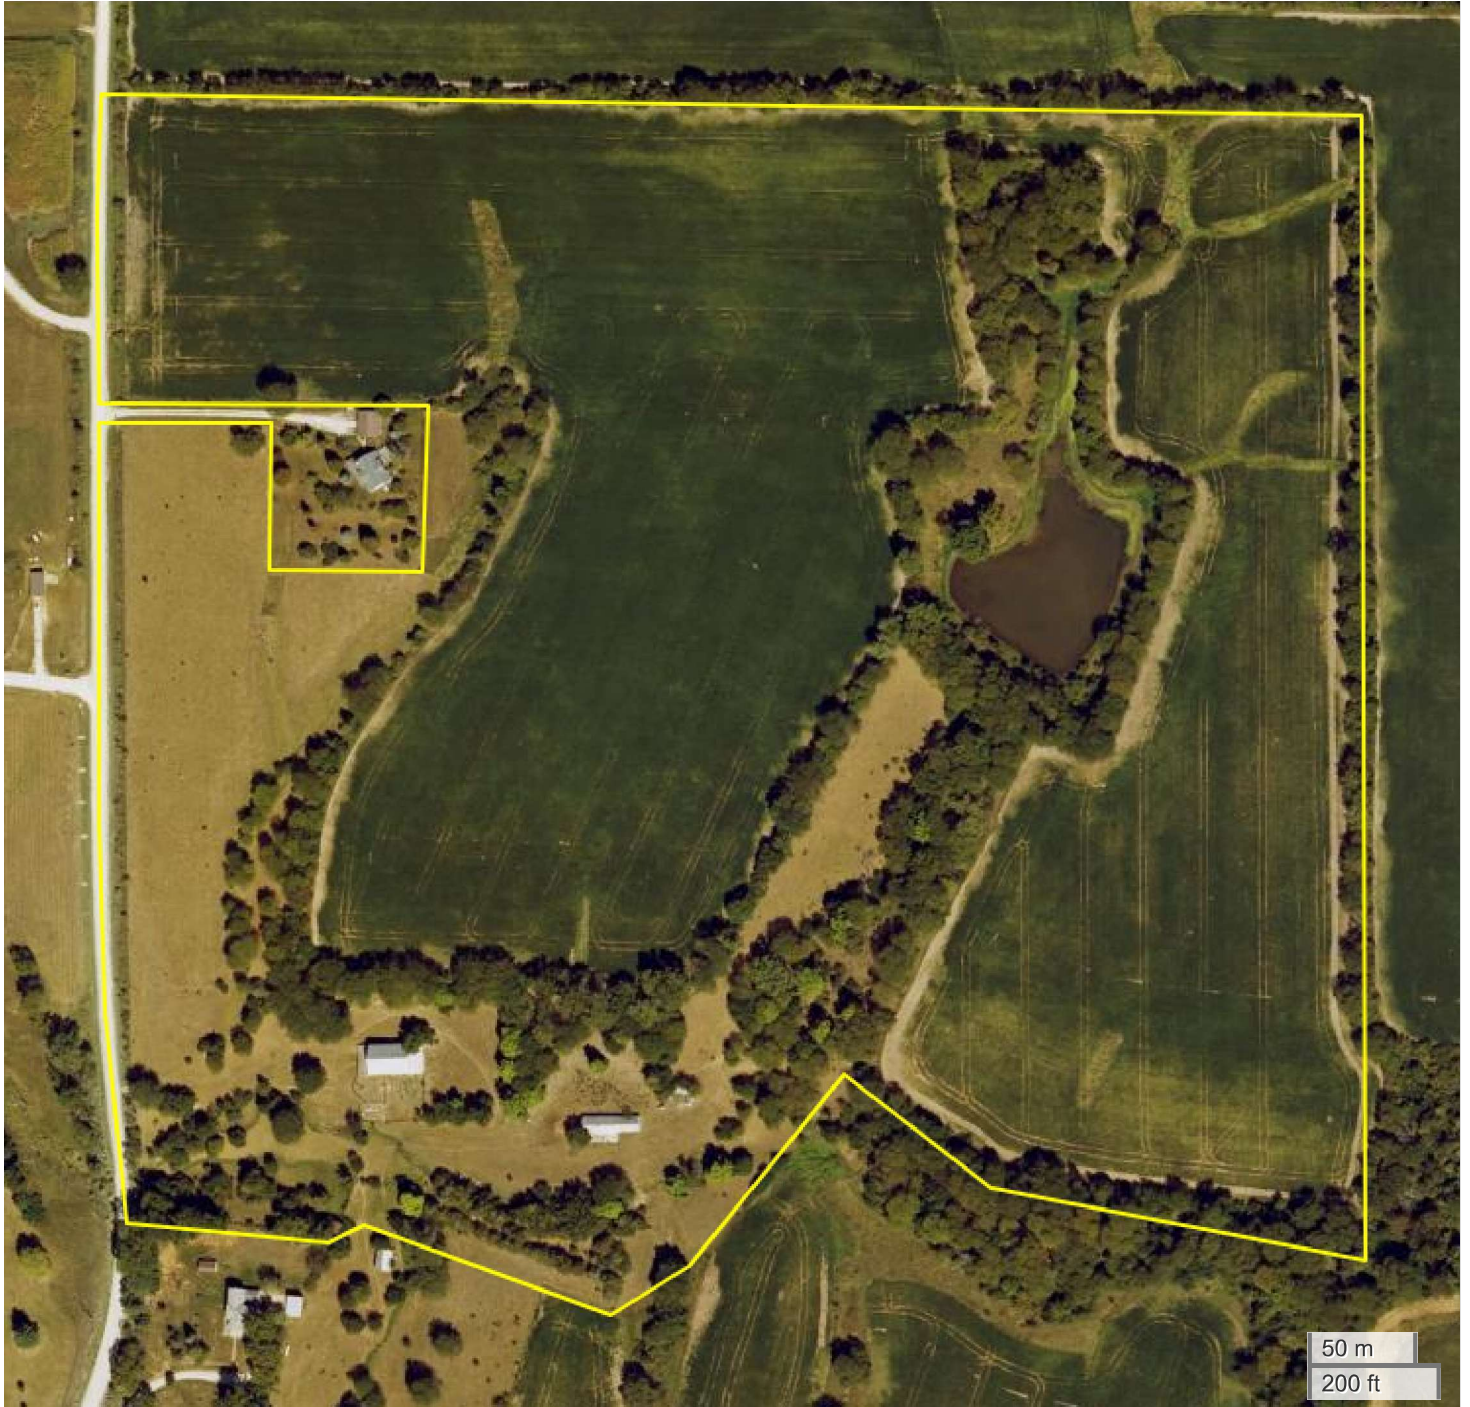

STATLER 72.1 ACRES
AERIAL MAP

Center: 40.981923, -91.578094

05-71N-6W
Center Township
Henry County, IA

FarmWorth, LLC makes no warranties, express or implied, regarding the accuracy of any information provided through FarmWorth.com. User is solely responsible for independently verifying all information prior to use and waives any claims against FarmWorth, LLC arising from inaccuracies in such information.